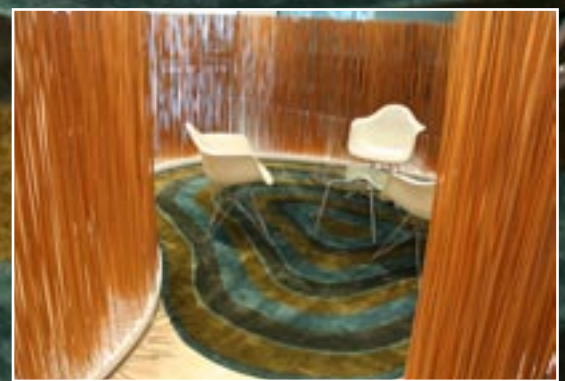

 source mondial

Project Name: Air New Zealand head office
reception area

Rug Type: Hand made custom designed rugs

Composition: 100% Merino Wool

Source Mondial

International Flooring specialists

Ph: 0064-9-377 3068