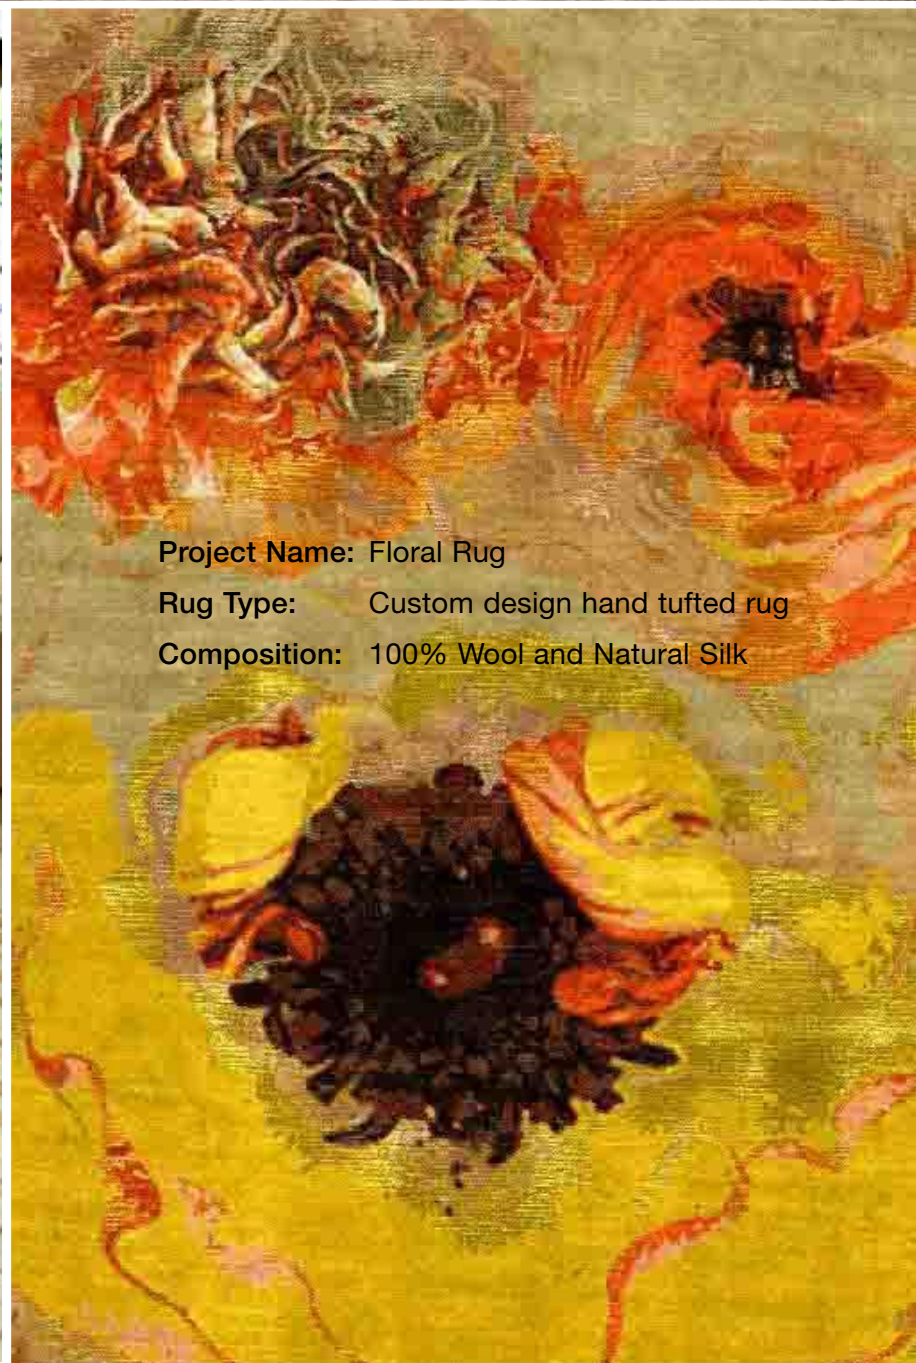

Project Name: Floral Rug
Rug Type: Custom design hand tufted rug
Composition: 100% Wool and Natural Silk